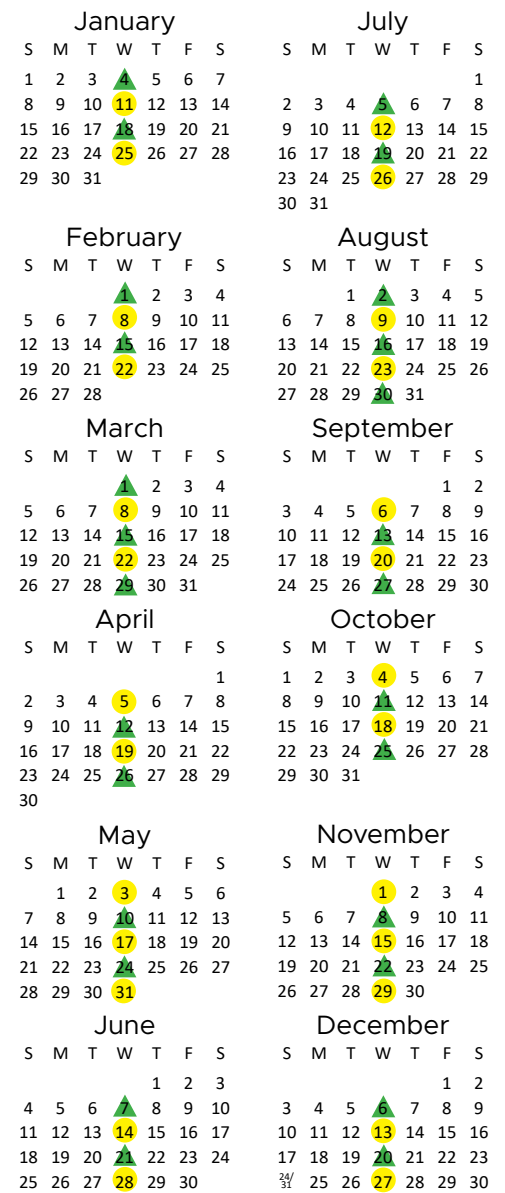

Holiday Schedule

News Years Day (Monday, January 2)

District 1A & 1B Garbage & Recycling: Thursday, January 5

Memorial Day (Monday, May 29)

District 1A & 1B Garbage, Yard Waste & Recycling: Thursday, June 1

Independence Day (Tuesday, July 4)

District 2A & 2B Yard Waste & Recycling: Thursday, July 6

Labor Day (Monday, September 4)

District 1A & 1B Garbage, Yard Waste & Recycling: Thursday, September 7

Thanksgiving (Thursday, November 23)

District 1B Garbage: Friday, November 24

Christmas (Monday, December 25)

District 1A & 1B Garbage & Recycling: Thursday, December 28

Important Dates

Twice a week garbage curbside pickup: May 8 to September 9

Yard Waste Curbside Collection Period: March 6 to December 6

Leaf Curbside Collection Period: On or about October 16 and weather permitting will continue until mid-December

All items should be placed at the curb no earlier than 4:00 P.M. the day before collection. All containers must be removed from curbside prior to 8:00 P.M. on your collection day. If garbage or recyclables are not put out properly, they will not be collected.

Questions?

Carefully review your district number and collection days. If you have further questions, please call the Department of Public Works Monday through Friday from 7:00 A.M to 3:00 P.M. at 973-593-3088.