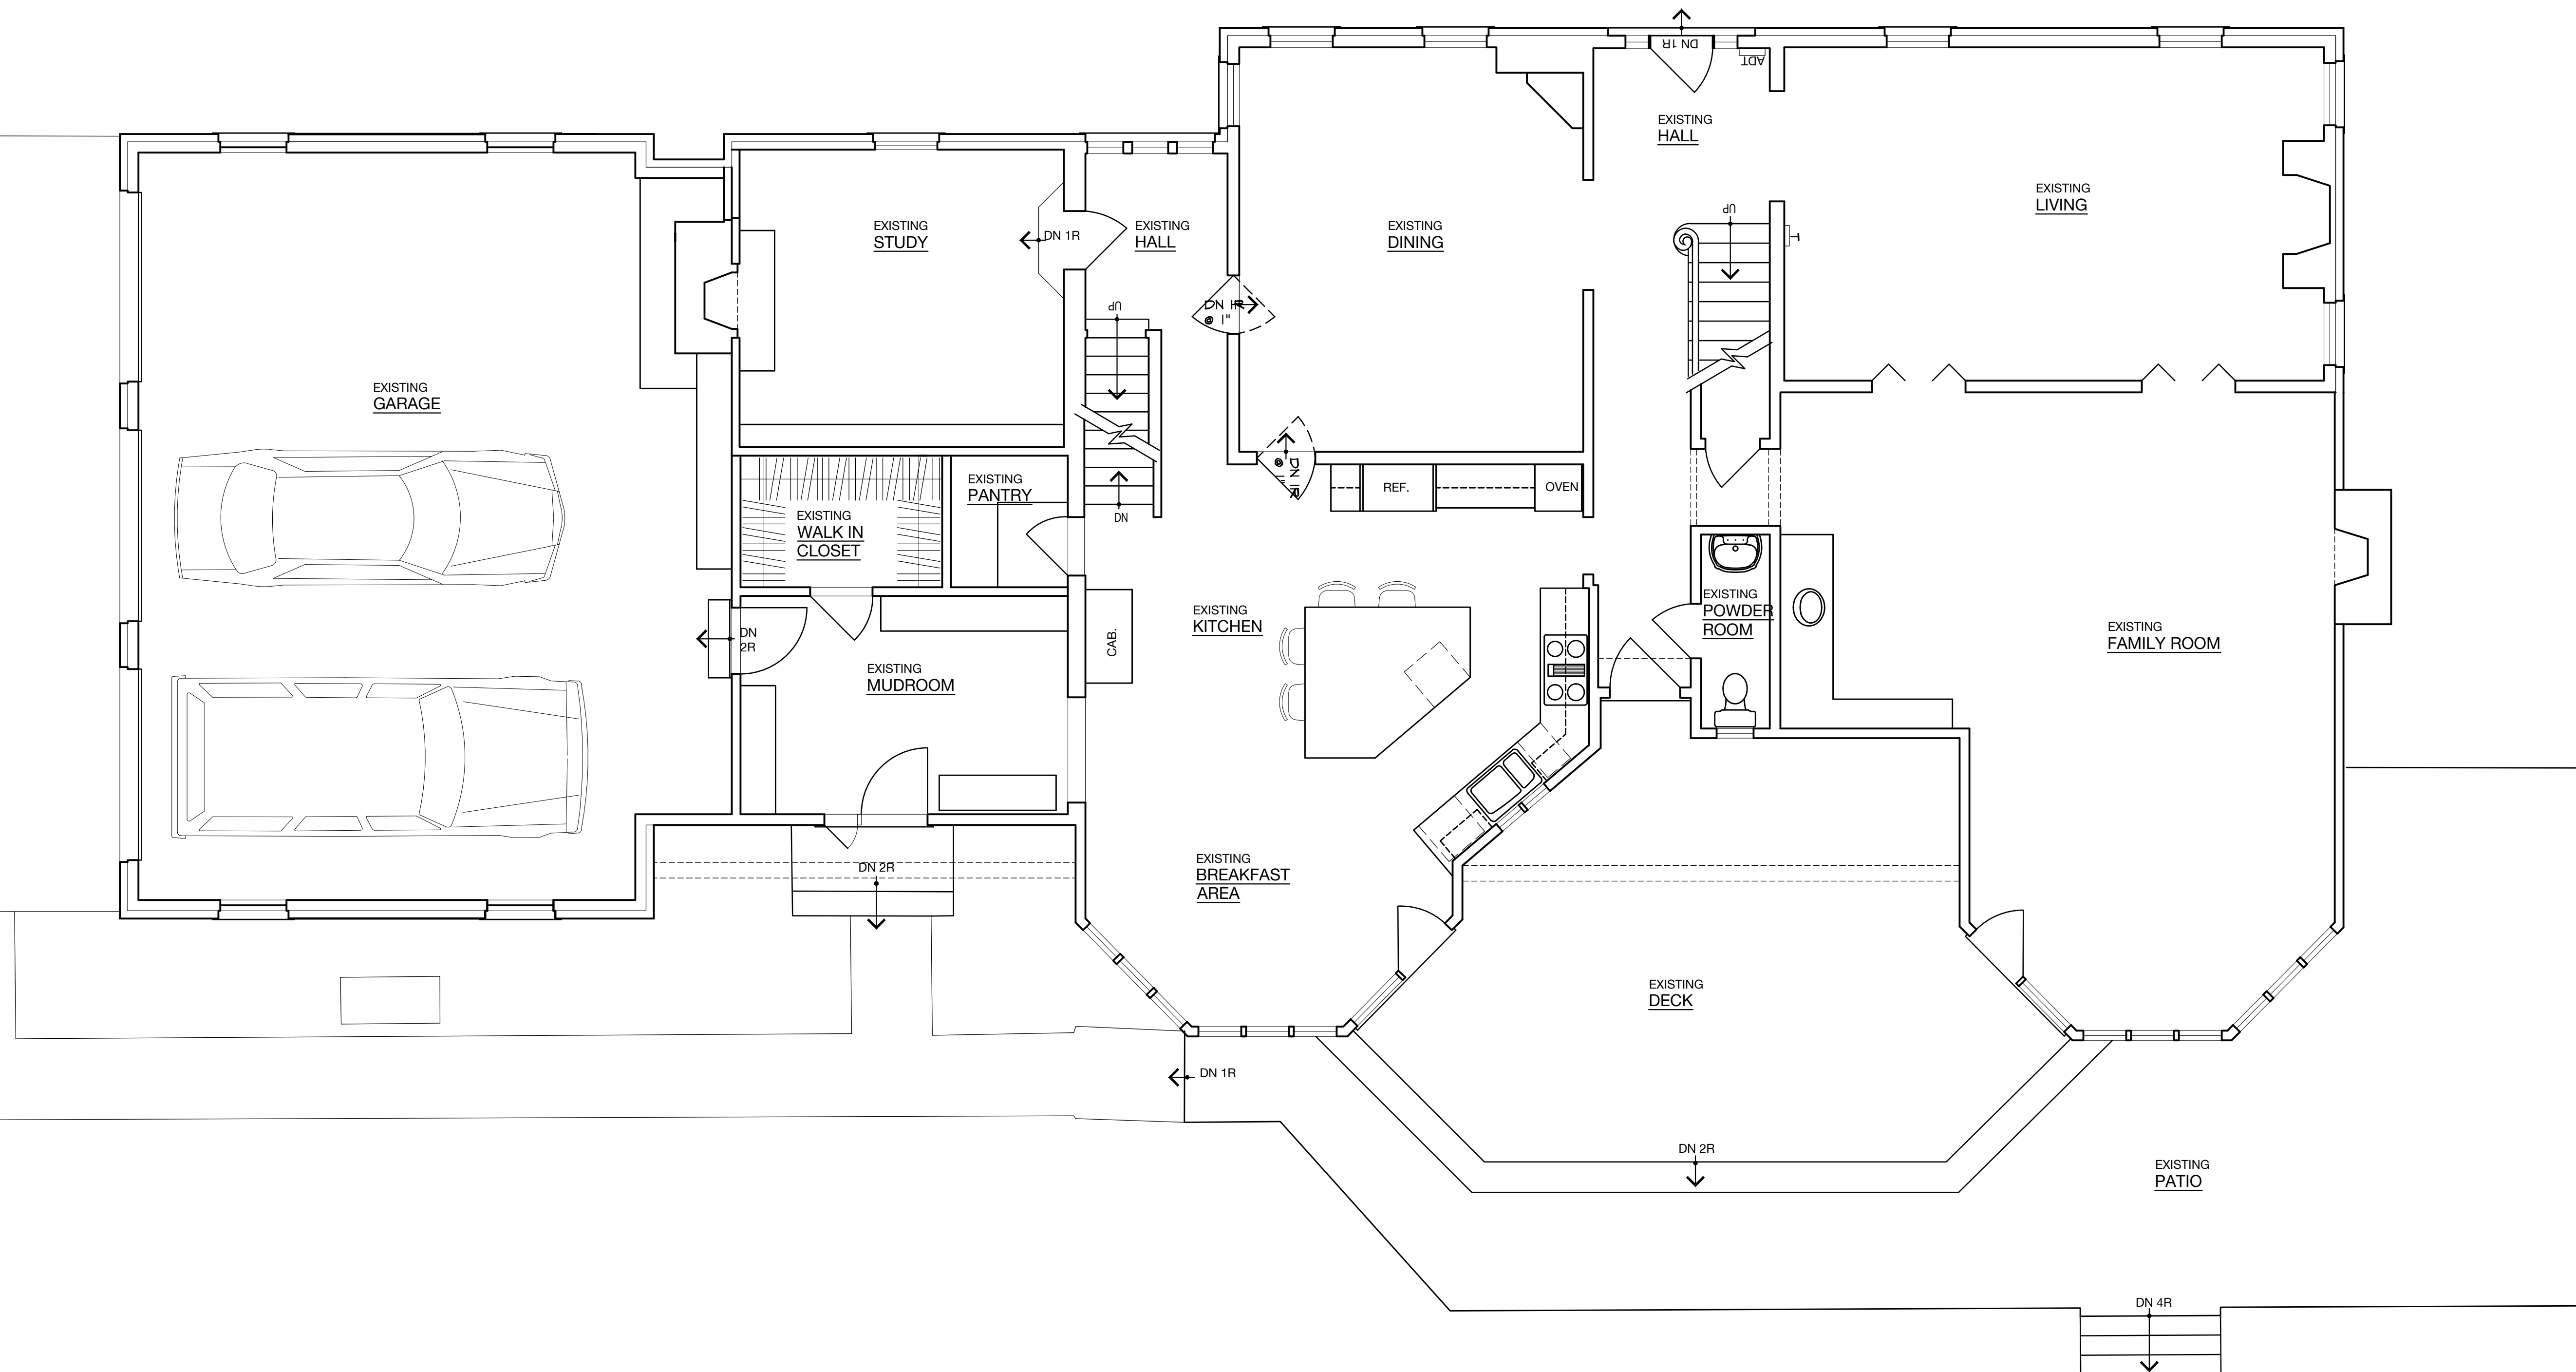

|                     |          |
|---------------------|----------|
| Revision            | 07.09.20 |
| Issued for Variance | 07.02.20 |
| Description         | Date     |

**ROGERS RESIDENCE**  
1 DELLWOOD DRIVE  
MADISON, NJ  
Lot: 1 Block: 4903

EXISTING FIRST FLOOR PLAN

# V-2

**EXISTING FIRST FLOOR PLAN**  
SCALE: 1/4" = 1'-0"